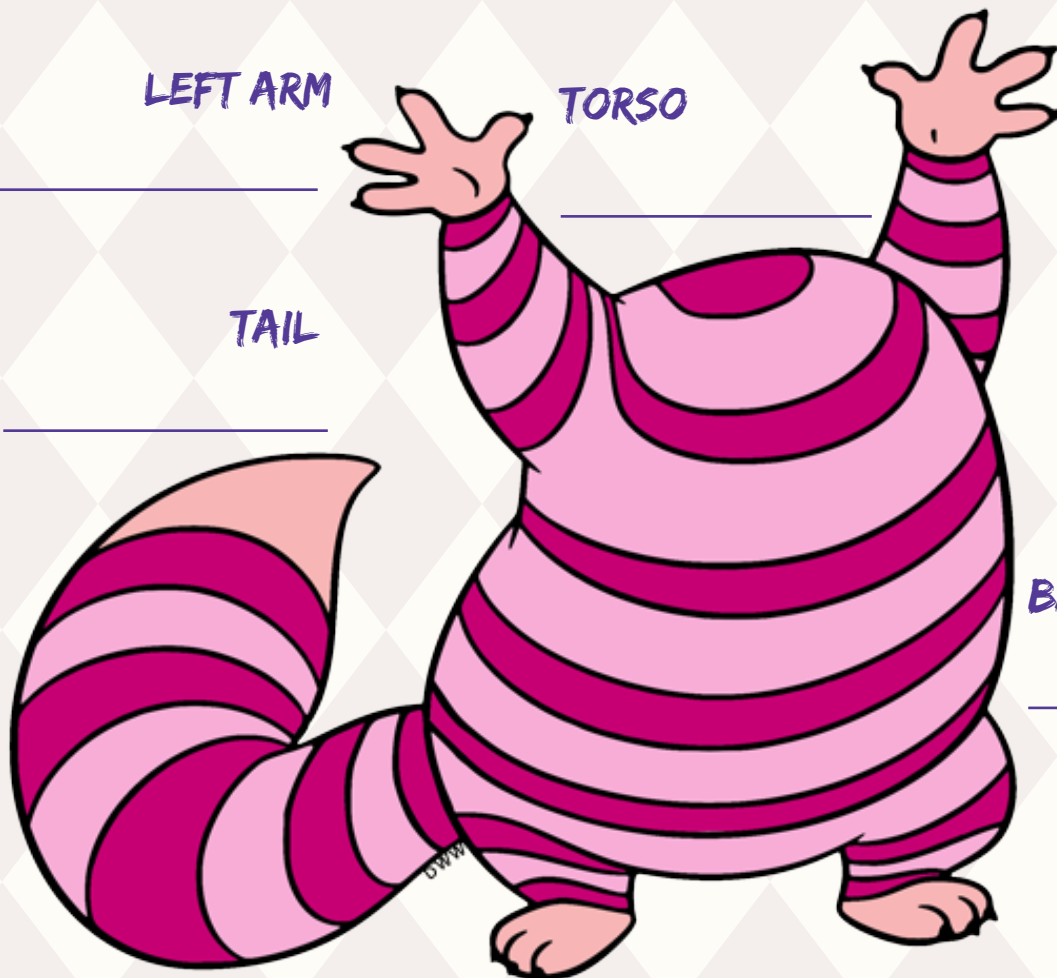

FIND THE CHESHIRE CAT

Blimey! That cheeky Cheshire Cat has completely lost his head... and body, and legs, and tail. Search the Teen Zone at your library to find all the missing pieces. When you find one, write it's location next to the body part you've found!

HEAD

SMILE

LEFT ARM

TORSO

RIGHT ARM

TAIL

BACK FEET
